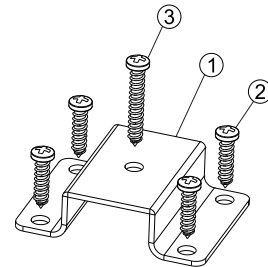

# Waste Bin Assembling Size

BOM List		
1	Saddle Brackets	4PCS
2	PFO4X16 Screws	16PCS
3	PFO4X25 Screws	6PCS