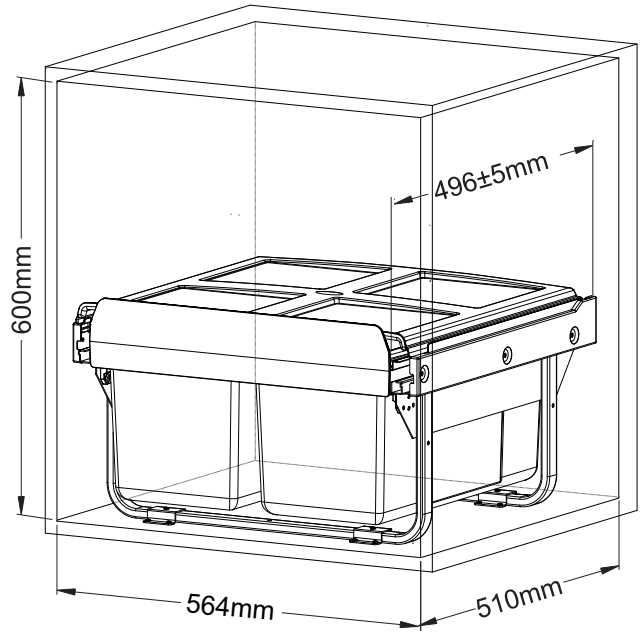

# Waste Bin Assembling Size

BOM List		
1	Saddle Brackets	4PCS
2	PFO4X16 Screws	16PCS
3	PFO4X25 Screws	6PCS