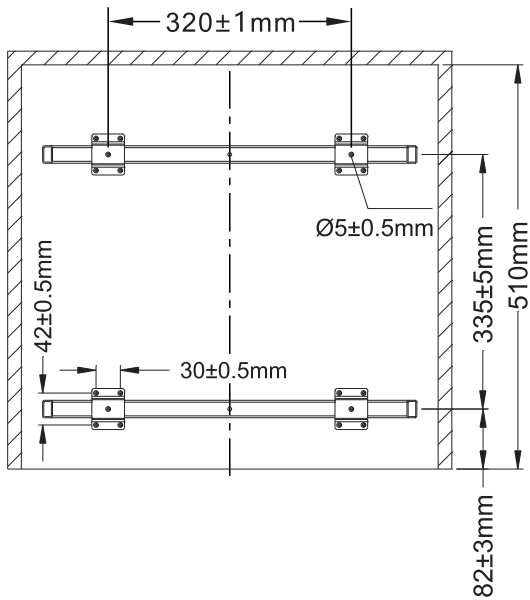

# Waste Bin Assembling Size

BOM List		
1	Saddle Brackets	4PCS
2	PFO4X16 Screws	16PCS
3	PFO4X25 Screws	6PCS