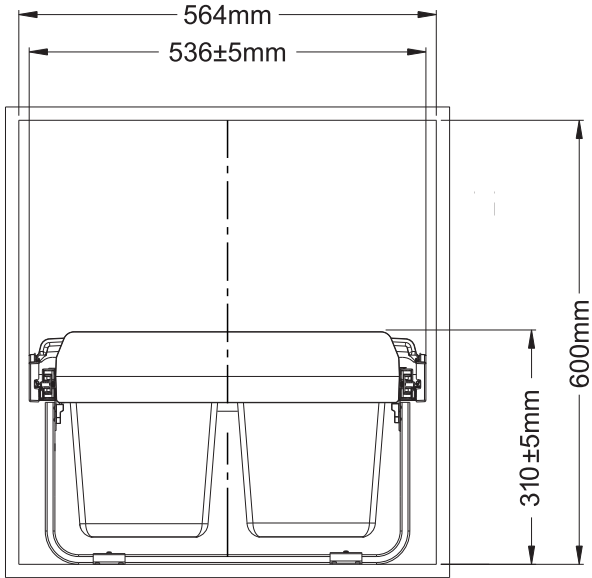

# Waste Bin Assembling Size

BOM List		
1	Saddle Brackets	4PCS
2	PFO4X16 Screws	16PCS
3	PFO4X25 Screws	6PCS