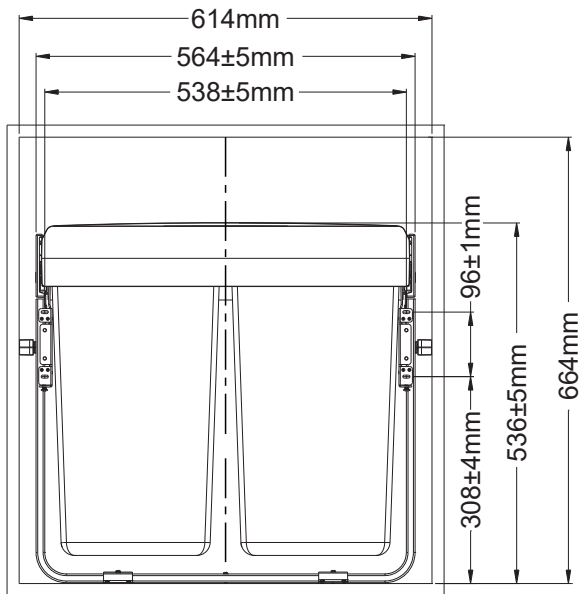

Waste Bin Assembling Size

BOM List		
1	Sandle Brackets	4PCS
2	PFO4X16 Screws	16PCS
3	PFO4X25 Screws	6PCS
4	KFO4.5X50 Screws	4PCS
5	TFO4X14 Screws	8PCS