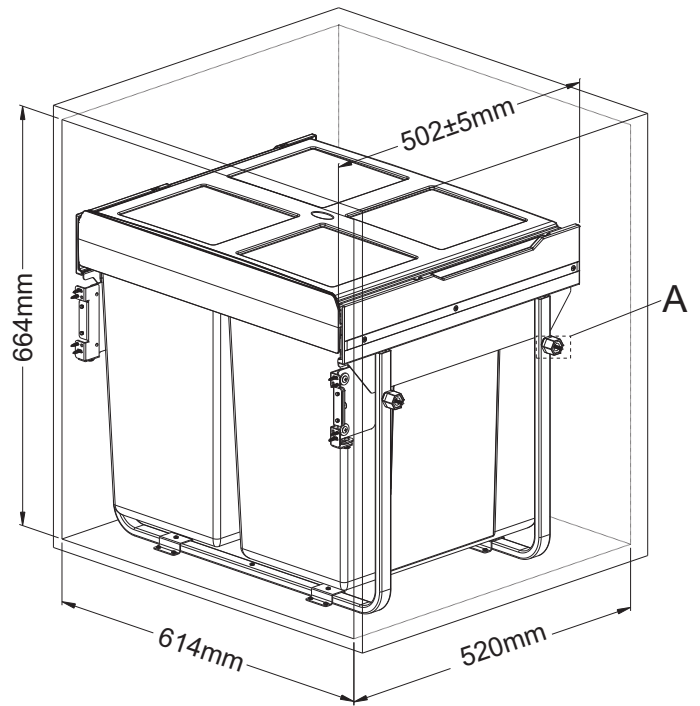

Waste Bin Assembling Size

BOM List		
1	Sandle Brackets	4PCS
2	PFO4X16 Screws	16PCS
3	PFO4X25 Screws	6PCS
4	KFO4.5X50 Screws	4PCS
5	TFO4X14 Screws	8PCS