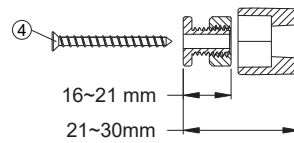

Waste Bin Assembling Size

BOM List		
1	Sandle Brackets	4PCS
2	PFO4X16 Screws	16PCS
3	PFO4X25 Screws	6PCS
4	KFO4.5X50 Screws	4PCS
5	TFO4X14 Screws	8PCS