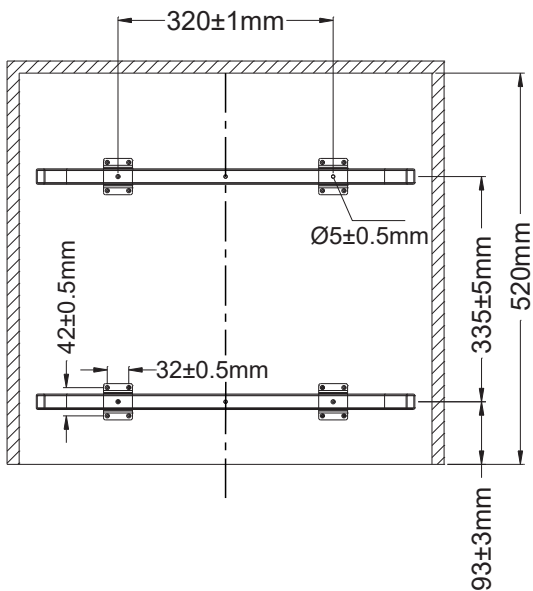

Waste Bin Assembling Size

BOM List		
1	Sandle Brackets	4PCS
2	PFO4X16 Screws	16PCS
3	PFO4X25 Screws	6PCS
4	KFO4.5X50 Screws	4PCS
5	TFO4X14 Screws	8PCS