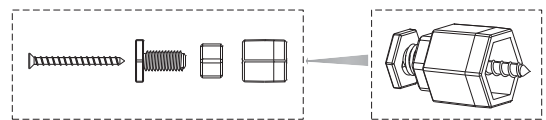

Waste Bin Assembling Size

BOM List		
1	Sandle Brackets	4PCS
2	PFO4X16 Screws	16PCS
3	PFO4X25 Screws	6PCS
4	KFO4.5X50 Screws	4PCS
5	TFO4X14 Screws	8PCS