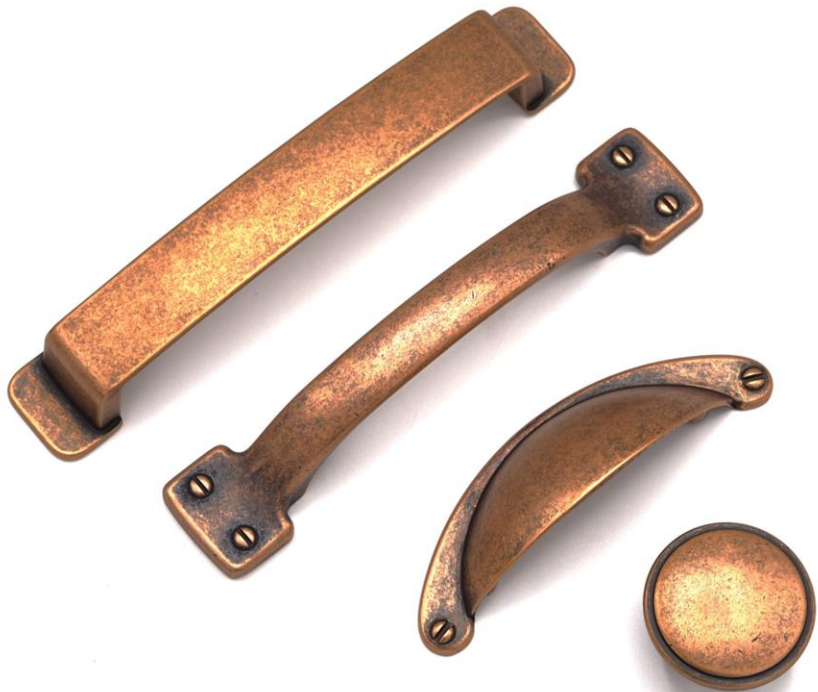

HA5920 - 35mm Brushed Nickel Knob

HA5627 - 64mm Brushed Nickel Shaker Cup Handle

HA9143 - 38mm Brushed Nickel Knob

HA5301 - 42mm Brushed Nickel Knob

HA5306 - 64mm Brushed Nickel Cup Handle

HA6407 - 160mm Brushed Nickel Hollow Bow Handle

Antique Copper Handles

- HA8077 - 38mm Antique Copper Knob
- HA8069 - 96mm Antique Copper D Handle
- HA8073 - 128mm Antique Copper D Handle
- HA8076 - 64mm Antique Copper Cup Handle

- HA6401 - 160mm Antique Copper D Handle
- HA6400 - 128mm Antique Copper D Handle

Antique Copper & Rose Gold Copper Handles

HA9084 - 160mm Brushed Antique Copper D Handle

HA9086 - 128mm Brushed Antique Copper D Handle

HA9088 - 35mm Knob Brushed Antique Copper

HA2117 - 38mm Brushed Rose Gold Copper Knob