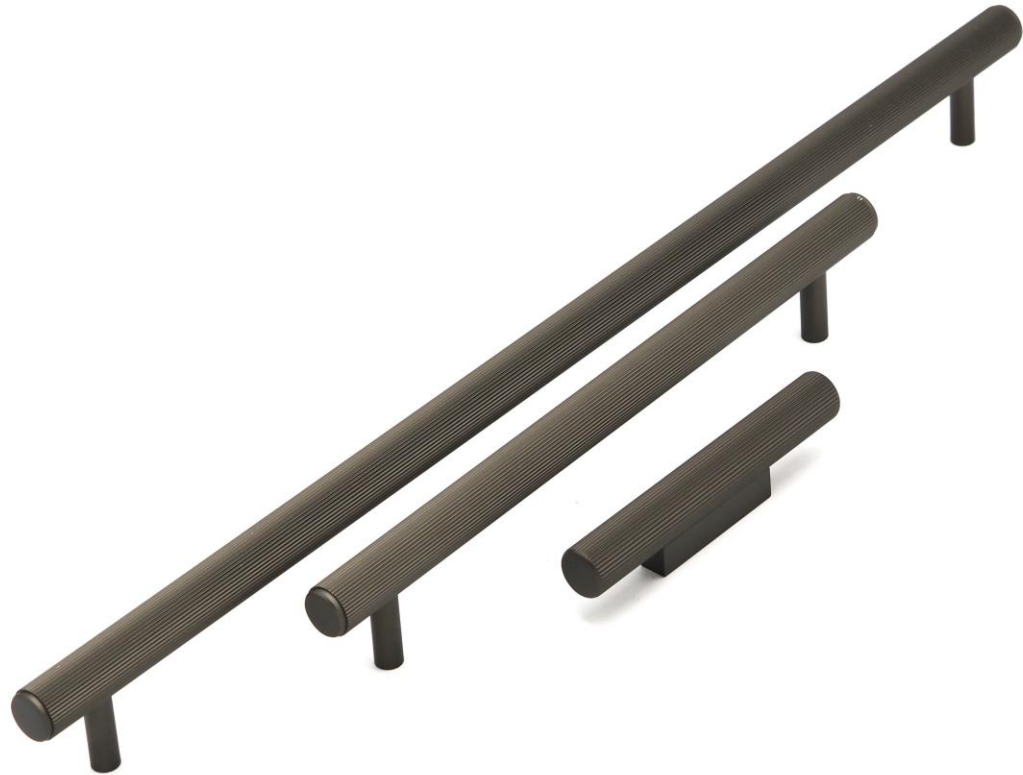

Reeded Handles

HA2334 - 32mm Dark Grey Reeded Pull Handle

HA2335 - 160mm Dark Grey Reeded Handle

HA2336 - 320mm Dark Grey Reeded Handle