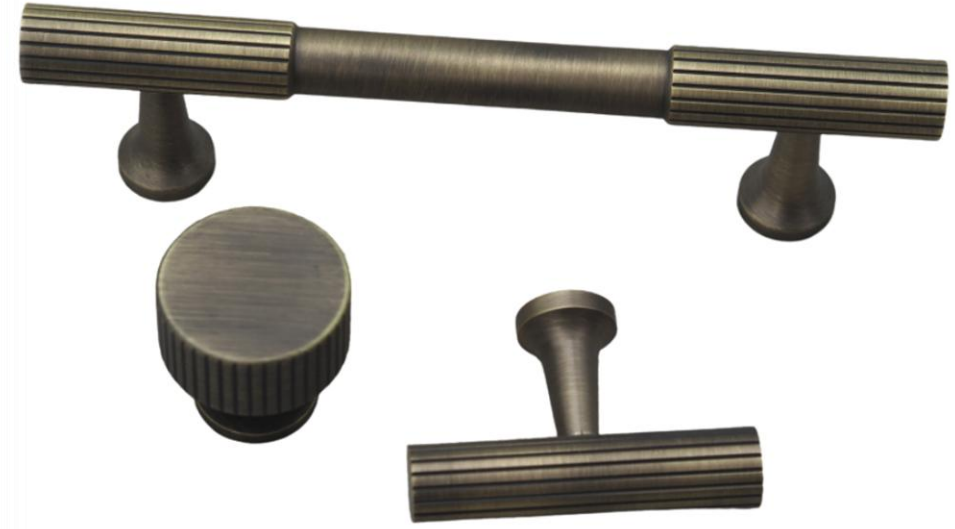

HA2450 - 320mm Brushed Black Nickel Handle
HA2447 - 160mm Brushed Black Nickel Handle
HA2443 - 128mm – Brushed Black Nickel Handle

HA2449 - 320mm Matt Black Handle
HA2445 - 160mm Matt Black Handle
HA2442 - 128mm Matt Black Handle

HA2448 - 320mm Antique Pewter Handle
HA2444 - 160mm Antique Pewter Handle
HA2441 - 128mm Antique Pewter Handle

Knobs & T-Bars

- HA2503-0-PW - Pewter Knob
- HA2503-0-BB - Brushed Brass Knob
- HA2503-0-PC - Polished Chrome Knob

HA2479 - White Ceramic Knob

- HA2495 - 96mm Antique Brass Handle
- HA2494 - Antique Brass T Bar Knob
- HA2493 - Antique Brass Knob

Mixture of Knobs

HA2480 - Beech Wooden Knob

HA2481 - Beech Wooden Knob

HA2474 - Matt Black Knob