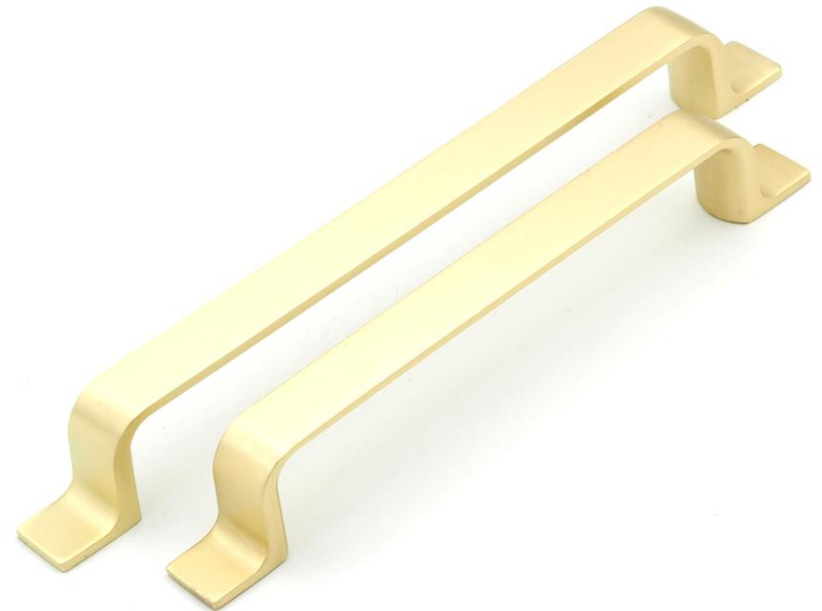

Gold Bar Handles

HA2351 - 48mm Gold Pull Handle
HA2352 - 128mm Gold Bar Handle
HA2353 - 160mm Gold Bar Handle
HA2354 - 320mm Gold Bar Handle

HA2337 - 32mm Gold Reeded Pull Handle
HA2338 - 160mm Gold Reeded Handle
HA2339 - 320mm Gold Reeded Handle

Reeded Handles

HA2334 - 32mm Dark Grey Reeded Pull Handle

HA2335 - 160mm Dark Grey Reeded Handle

HA2336 - 320mm Dark Grey Reeded Handle

HA2340 - 32mm Black Reeded Pull Handle

HA2341 - 160mm Black Reeded Handle

HA2342 - 320mm Black Reeded Handle

Black & Brass Strap Bar Handles

HA2333- Strap Bar Handle 128mm - Matt Black
HA2327 - Strap Bar Handle 160mm - Matt Black

HA2326 - Strap Bar Handle 128mm - Brushed Brass
HA2330 - Strap Bar Handle 160mm - Brushed Brass

Brushed Nickel & Polished Chrome Strap Bar Handles

HA2325 - Strap Bar Handle 128mm - Brushed Nickel
HA2329 - Strap Bar Handle 160mm - Brushed Nickel

HA2328 - Strap Bar Handle 160mm - Polished Chrome
HA2324 - Strap Bar Handle 128mm - Polished Chrome