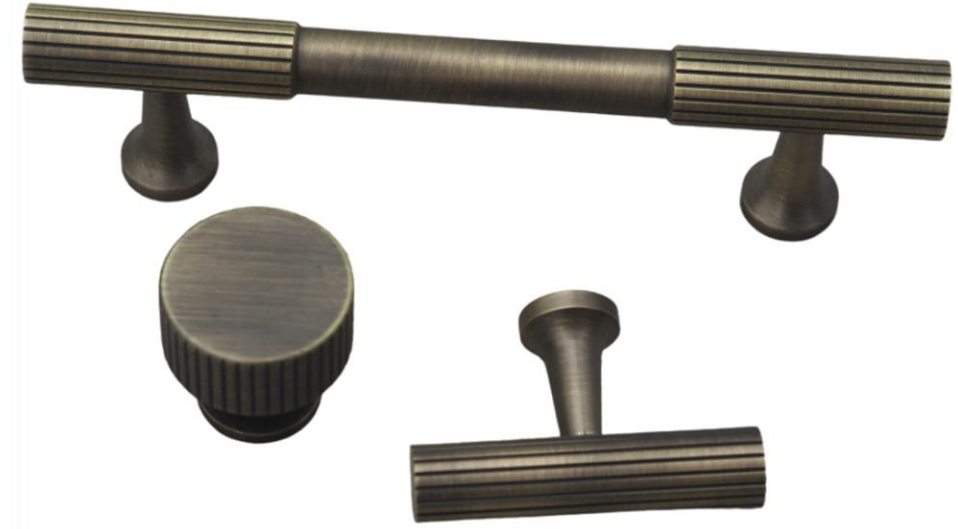

Brass Handles

HA9146 - 38mm Brushed Brass Knob

HA5303 - 42mm Brushed Brass Knob

HA5308 - 64mm Brushed Brass Cup Handle

HA2316 - 128mm Brushed Brass Square D Handle

HA9159 - 160mm Matt Brass D Handle

HA2450 - 320mm Brushed Black Nickel Handle
HA2447 - 160mm Brushed Black Nickel Handle
HA2443 - 128mm – Brushed Black Nickel Handle

HA2449 - 320mm Matt Black Handle
HA2445 - 160mm Matt Black Handle
HA2442 - 128mm – Matt Black Handle

HA2448 - 320mm Antique Pewter Handle
HA2444 - 160mm Antique Pewter Handle
HA2441 - 128mm – Antique Pewter Handle

Knobs & T-Bars

- HA2503-0-PW - Pewter Knob
- HA2503-0-BB - Brushed Brass Knob
- HA2503-0-PC - Polished Chrome Knob

HA2479 - White Ceramic Knob

- HA2495 - 96mm Antique Brass Handle
- HA2494 - Antique Brass T Bar Knob
- HA2493 - Antique Brass Knob