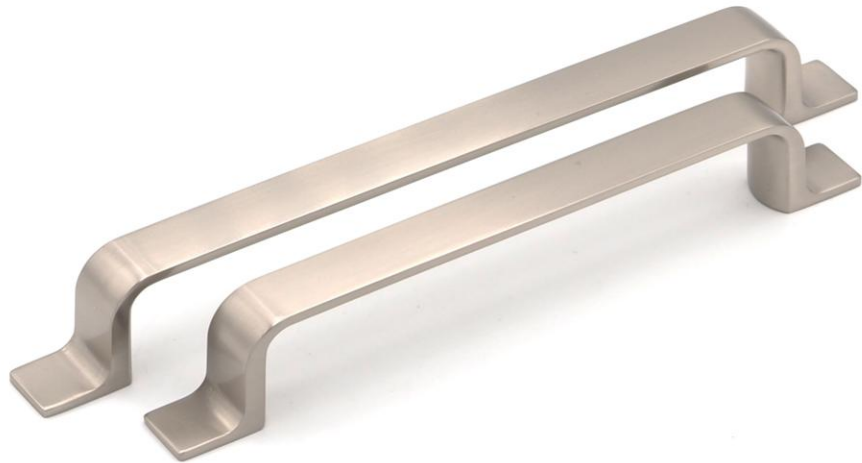

Gold Bar Handles

HA2351 - 48mm Gold Pull Handle
HA2352 - 128mm Gold Bar Handle
HA2353 - 160mm Gold Bar Handle
HA2354 - 320mm Gold Bar Handle

HA2337 - 32mm Gold Reeded Pull Handle
HA2338 - 160mm Gold Reeded Handle
HA2339 - 320mm Gold Reeded Handle

HA2342 - 320mm Black Reeded Handle

Black & Brass Strap Bar Handles

HA2333- Strap Bar Handle 128mm - Matt Black
HA2327 - Strap Bar Handle 160mm - Matt Black

HA2326 - Strap Bar Handle 128mm - Brushed Brass
HA2330 - Strap Bar Handle 160mm - Brushed Brass

Brushed Nickel & Polished Chrome Strap Bar Handles

HA2325 - Strap Bar Handle 128mm - Brushed Nickel
HA2329 - Strap Bar Handle 160mm - Brushed Nickel

HA2328 - Strap Bar Handle 160mm - Polished Chrome
HA2324 - Strap Bar Handle 128mm - Polished Chrome